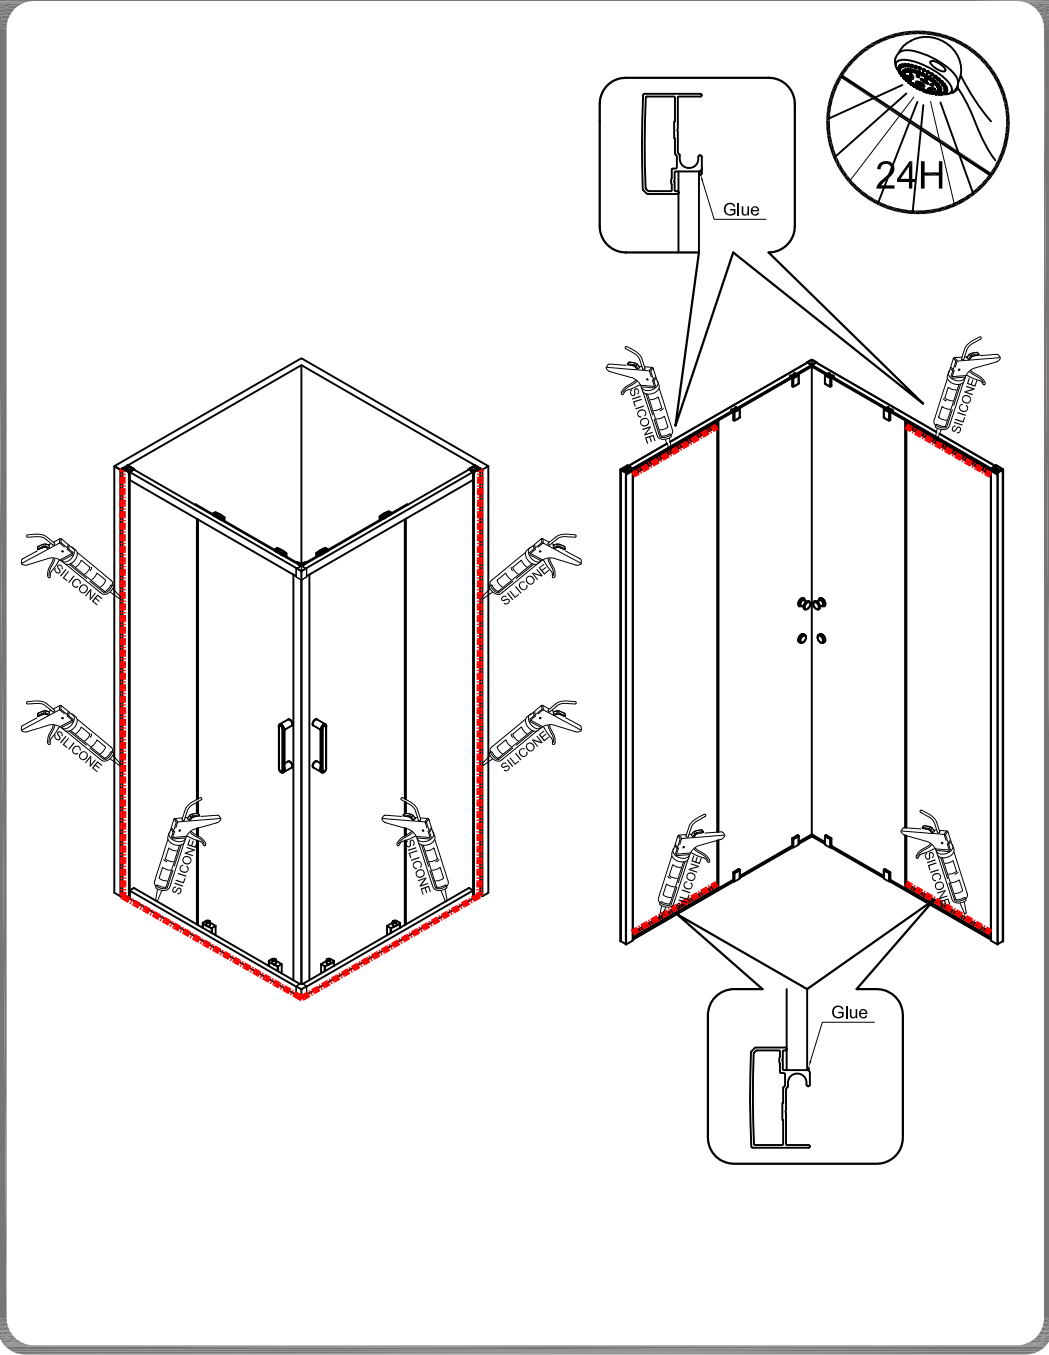

DUSEL

INSTRUCTION

SHOWER ENCLOSURE - EF184

We appreciate your choosing of our shower products, and wish you a pleasant experience with our products and service. Please read Instruction carefully before installation.

IMPORTANT

Please check the shower enclosure for transport damage and completeness before installation. Complaints made following installation cannot be accepted.

Please read carefully the following instructions before installing your shower enclosure to ensure safe and proper use and avoid any injury to either the installer or user .Failure to comply may invalidate your guarantee.