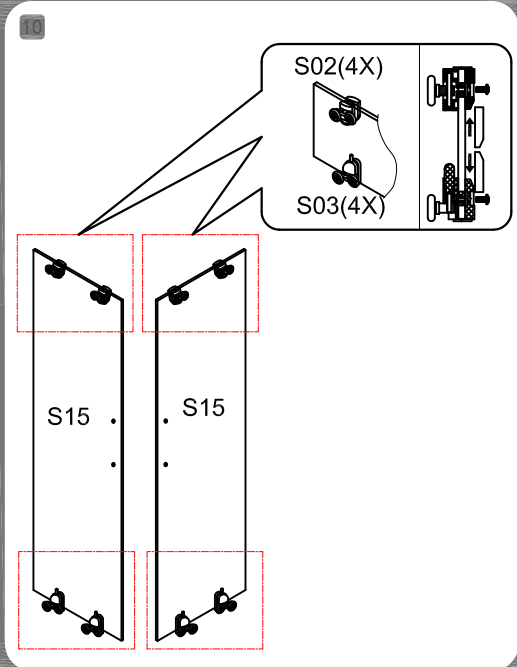

DUSEL

INSTRUCTION

SHOWER ENCLOSURE - EF184

We appreciate your choosing of our shower products, and wish you a pleasant experience with our products and service. Please read Instruction carefully before installation.

IMPORTANT

Please check the shower enclosure for transport damage and completeness before installation. Complaints made following installation cannot be accepted.

Please read carefully the following instructions before installing your shower enclosure to ensure safe and proper use and avoid any injury to either the installer or user .Failure to comply may invalidate your guarantee.