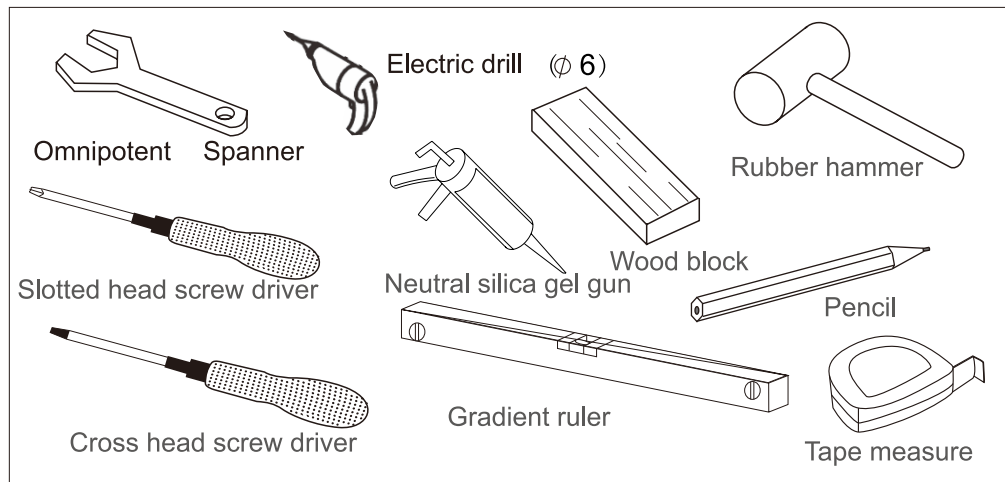

## INSTALLATION MANUAL

DSC-DU513-90  
900X900X2150MM  
DSC-DU513-100  
1000X1000X2150MM

6

A23

A24

7

1